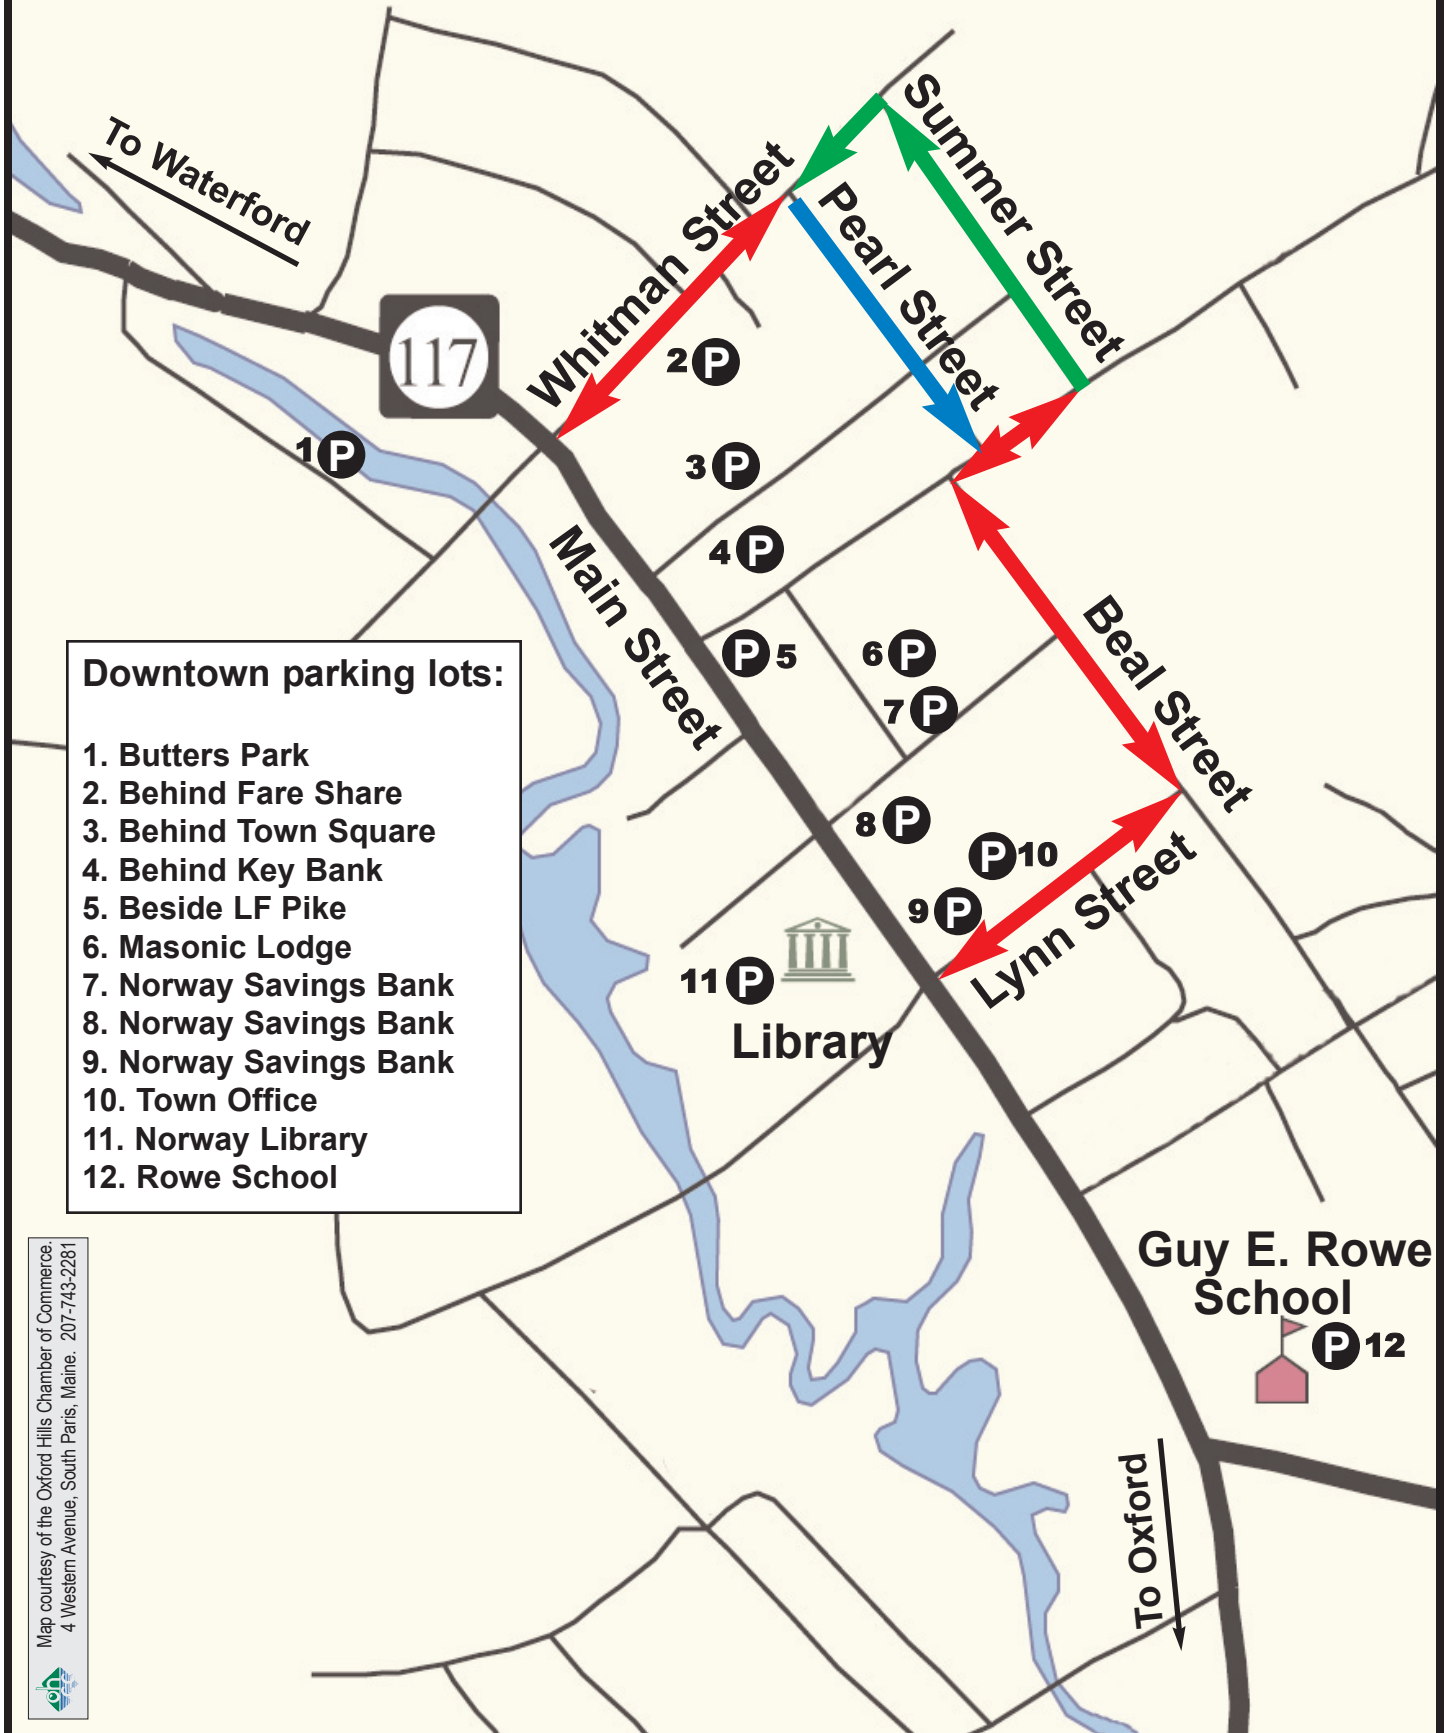

Norway Arts Festival Alternate Routes and Parking

- Downtown parking lots:**
1. Butters Park
 2. Behind Fare Share
 3. Behind Town Square
 4. Behind Key Bank
 5. Beside LF Pike
 6. Masonic Lodge
 7. Norway Savings Bank
 8. Norway Savings Bank
 9. Norway Savings Bank
 10. Town Office
 11. Norway Library
 12. Rowe School